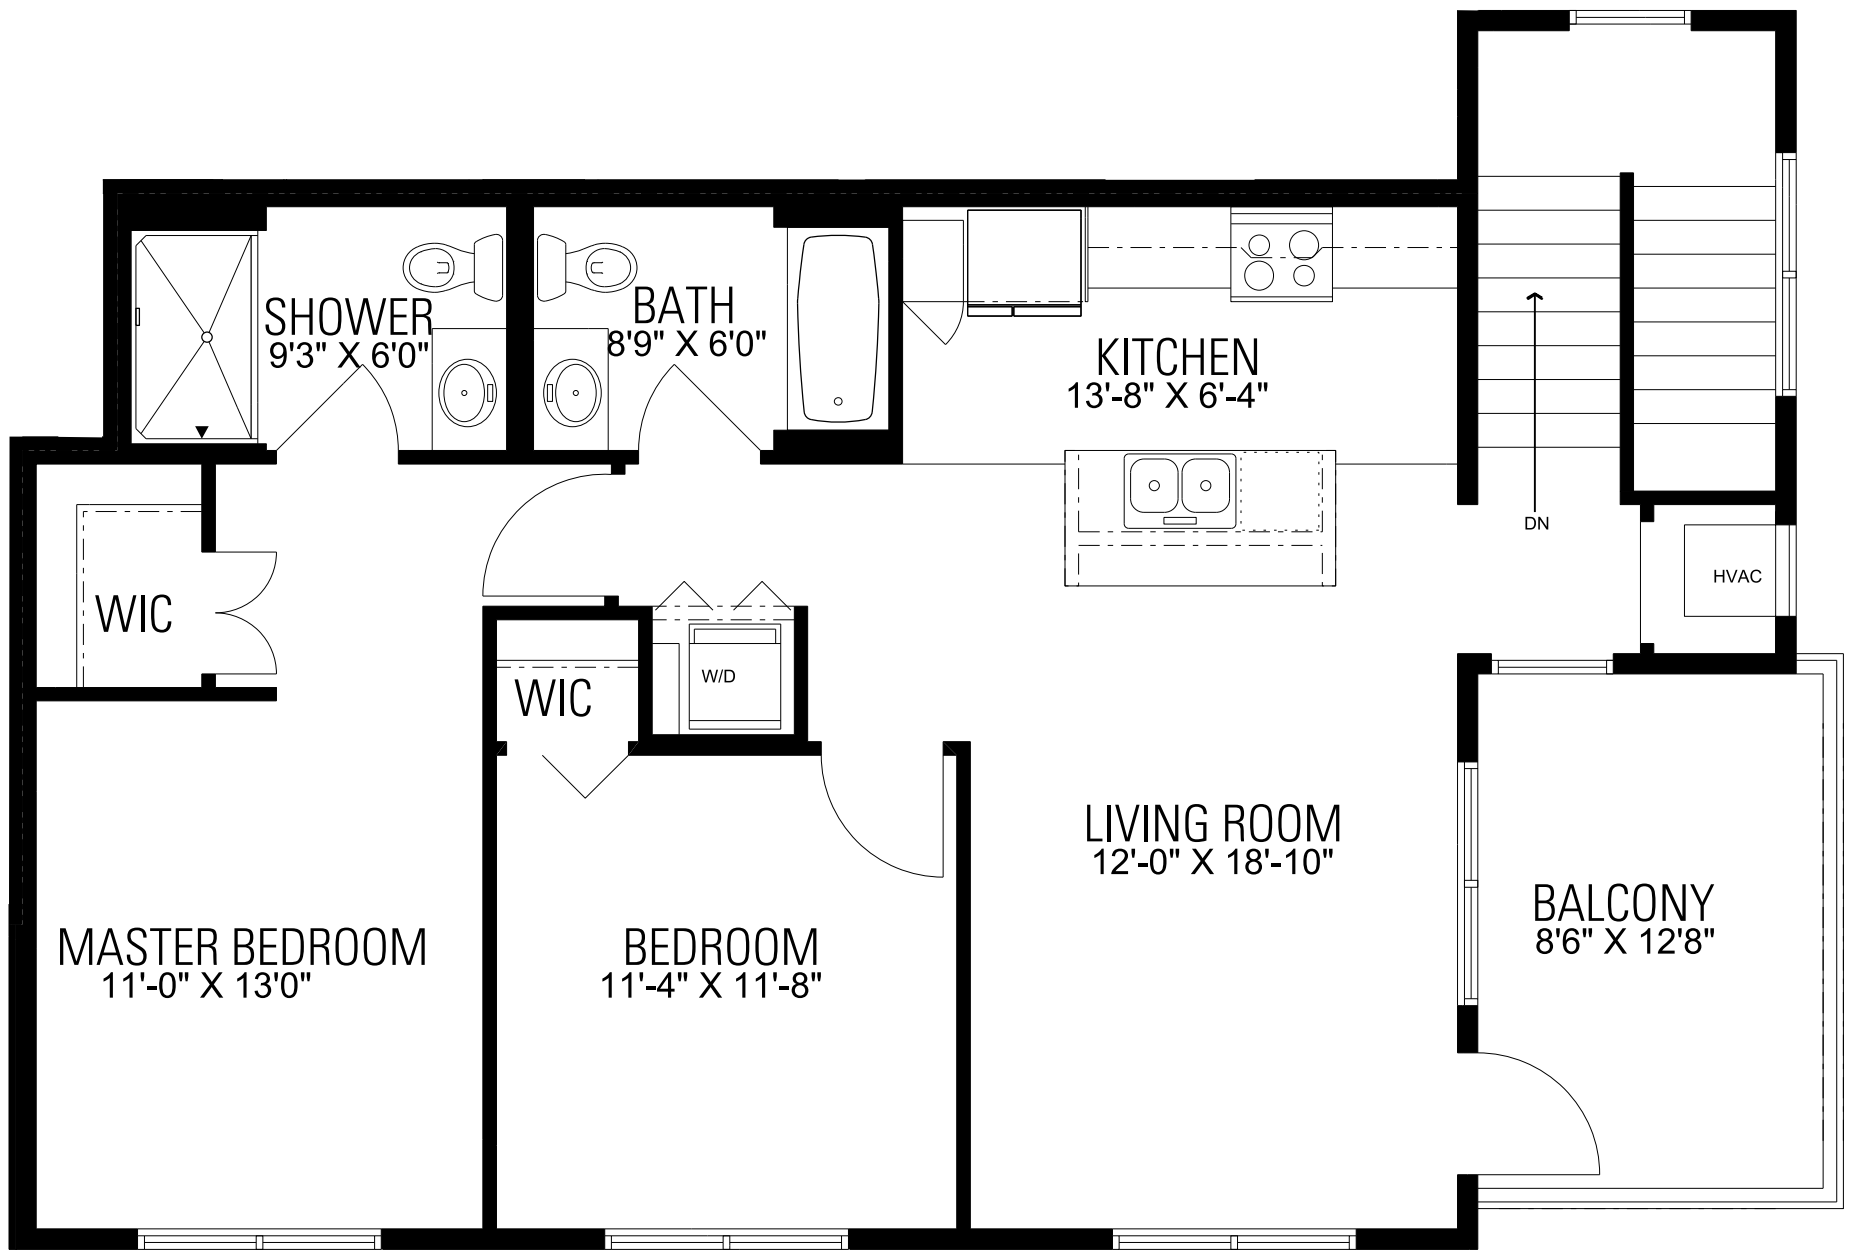

CARDIFF
 FIRST FLOOR
 1,193 SQFT
 \$ _____
 2BED/2BATH

GREYSFORD
 SECOND FLOOR
 1,173 SQFT
 \$ _____
 2BED/2BATH

KNIGHTON
 SECOND FLOOR
 1,208 SQFT
 \$ _____
 2BED/2BATH

NEWBRIDGE
 FIRST FLOOR
 1,210 SQFT
 \$ _____
 2BED/2BATH

NEWBRIDGE II

FIRST FLOOR

1,136 SQFT

\$ _____

2BED/2BATH

TEMPLETON
 SECOND FLOOR
 1,044 SQFT
 \$ _____
 2BED/2BATH