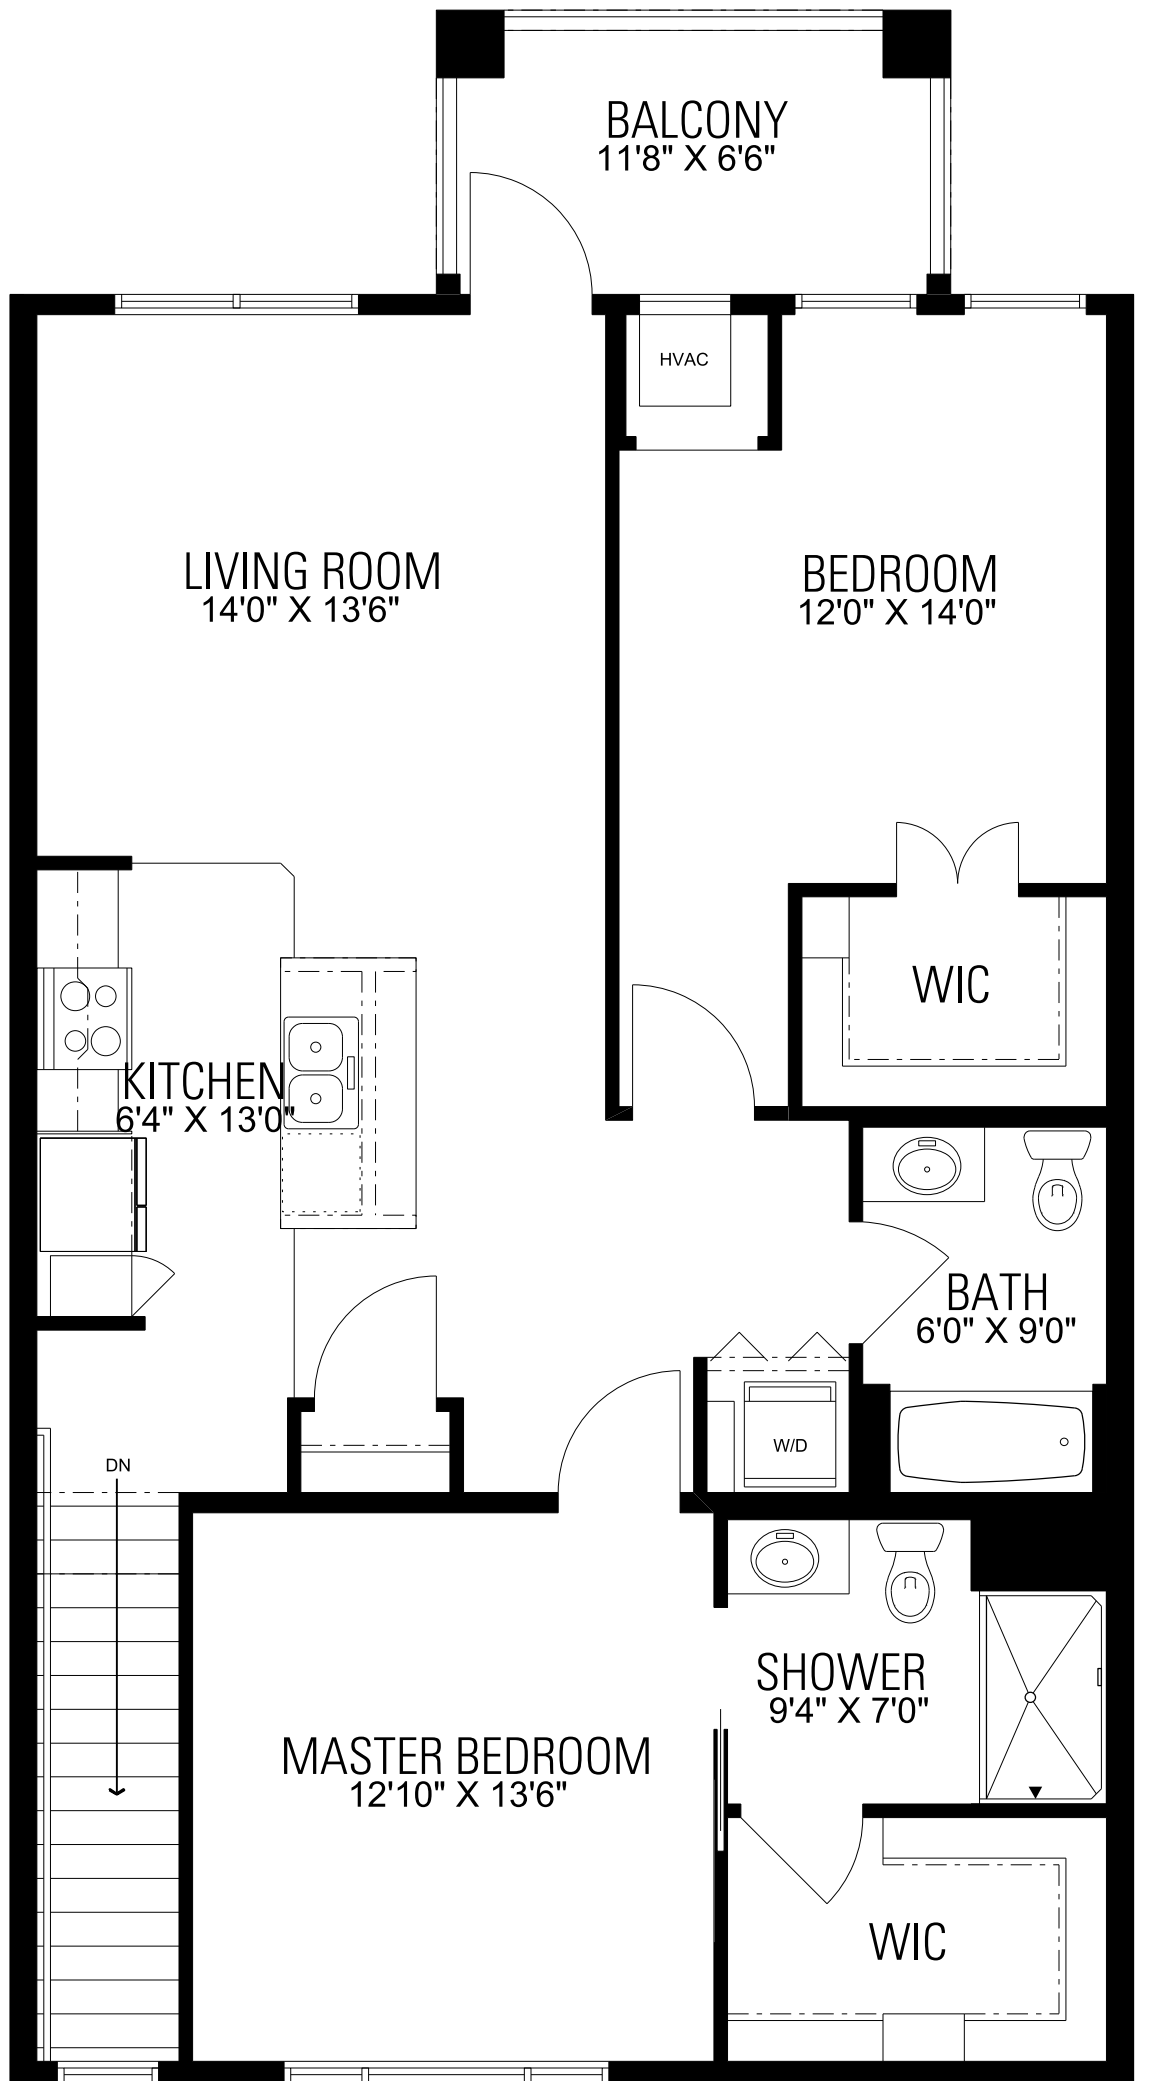

CARDIFF
 FIRST FLOOR
 1,193 SQFT
 \$ _____
 2BED/2BATH

GREYSFORD
 SECOND FLOOR
 1,173 SQFT
 \$ _____
 2BED/2BATH

KNIGHTON
 SECOND FLOOR
 1,208 SQFT
 \$ _____
 2BED/2BATH

NEWBRIDGE
 FIRST FLOOR
 1,210 SQFT
 \$ _____
 2BED/2BATH

NEWBRIDGE II

FIRST FLOOR

1,136 SQFT

\$ _____

2BED/2BATH

TEMPLETON
 SECOND FLOOR
 1,044 SQFT
 \$ _____
 2BED/2BATH